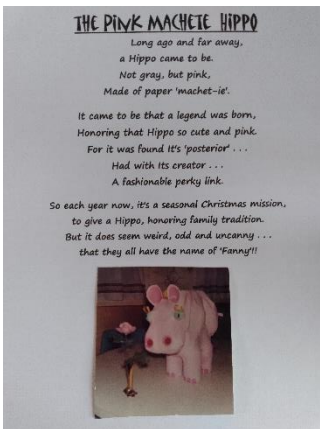

WASHU KAI'S SECOND ANNUAL VIRTUAL ART EXHIBITION

Washu Kai's second annual virtual art show continues on YouTube. [Washu Kai 2nd Virtual Art Show - YouTube](#)

FRIENDS OF TAKASUMI-E 19th ANNUAL ART EXHIBITION (virtual)

The Exhibition continues live on YouTube. Here is the link (the link is also available on the Friends of Taka Sumi-e website): <https://youtu.be/3BjGMiyWiDk>

“JOB” OPPORTUNITY

Edna's neighbor, a home railroad enthusiast, is looking for an artist to paint a mural on one wall of his railroad room in his home. If you are interested in this project, please contact Edna at ednaharper@me.com or 619.296.0471.